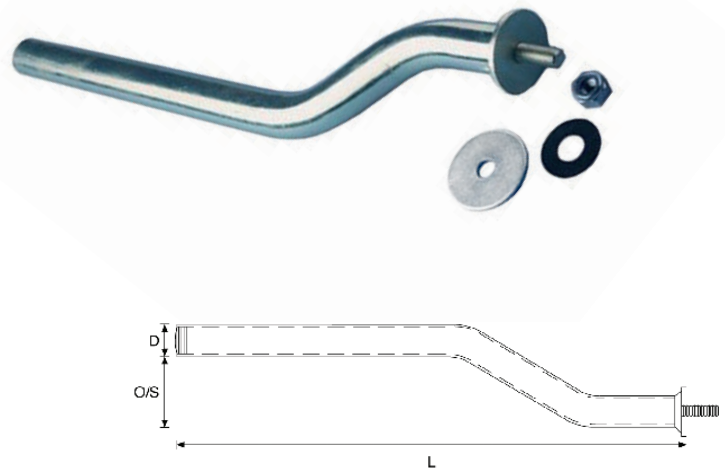

Mudguard Mounting Arms Single Bolt Cranked 150mm Offset

Product Information

- Single Bolt Fixing System
- Quick and Easy to fit
- Nyloc Nut and Washer provided
- Supplied with Anti-Slip Washer
- Finished in a High Quality Protective Zinc Plate
- Widely fitted by Trailer and Body builders
- Available in 2 Tube Diameters
- Tubes fitted with plastic end plug
- Bespoke arm manufacturing available upon request

Single Bolt Arms Cranked 150mm Offset

Part No.	Length (L)	Diameter (D)
CR35A540-6-SB	540mm	35mm
CR35A590-6-SB	590mm	35mm
CR35A700-6-SB	700mm	35mm
CR35A780-6-SB	780mm	35mm
CR42A590-6-SB	590mm	42mm
CR42A700-6-SB	700mm	42mm
CR42A780-6-SB	780mm	42mm

Side Guard Bracket Kit

Part No.	Description
FR-SGBK	Side Guard Bracket Kit Including Clamps Suitable for Fruehauf Trailers to 2005