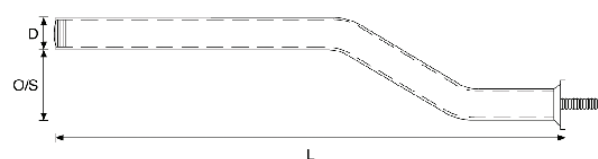

## Product Information

- Single Bolt Fixing System
- Quick and Easy to fit
- Nyloc Nut and Washer provided
- Supplied with Anti-Slip Washer
- Finished in a High Quality Protective Zinc Plate
- Widely fitted by Trailer and Body builders
- Available in 2 Tube Diameters
- Tubes fitted with plastic end plug
- Bespoke arm manufacturing available upon request

## Single Bolt Arms Straight

Part No.	Length (L)	Diameter (D)
TU35A590-SB	590mm	35mm
TU35A640-SB	640mm	35mm
TU35A700-SB	700mm	35mm
TU42A590-SB	590mm	42mm
TU42A640-SB	640mm	42mm
TU42A700-SB	700mm	42mm
TU42A780-SB	780mm	42mm

## Single Bolt Arms Cranked 100mm Offset

Part No.	Length (L)	Diameter (D)
CR35A480-SB	480mm	35mm
CR35A540-SB	540mm	35mm
CR35A590-SB	590mm	35mm
CR35A635-SB	635mm	35mm
CR35A700-SB	700mm	35mm
CR35A780-SB	780mm	35mm
CR42A590-SB	590mm	42mm
CR42A700-SB	700mm	42mm
CR42A780-SB	780mm	42mm