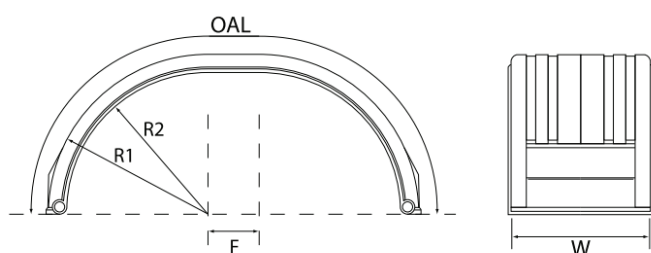

## Product Information

- Specially designed for use on steering axles
- The best visual and technical results are attained using the mudguard with the IT bracket, however conventional fixings can be used if required
- Excellent cold crack, impact, and chemical resistance
- Packed in a protective polythene sleeve
- Unique styling – advanced design
- Lightweight
- Reflectors fitted within each mudguard (Material used ECE 104 compliant)

Part No.	Width (W)	Height (H)	Radius (R1)	Radius (R2)	O/All Length	Flat (F)	Tyre Sizes
IT500SFT	500mm	680mm	670mm	590mm	2400mm	250mm	14.00R20, 18R22.5, 425/65R22.5, 445/65R22.5
IT650SFT	650mm	680mm	650mm	570mm	2400mm	350mm	11R22.5, 12R22.5, 275/80R22.5, 295/80R22.5