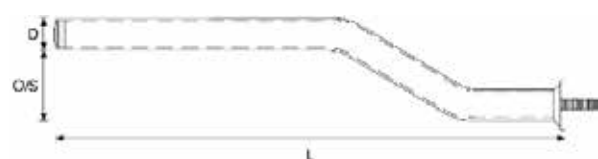

Mudguard Mounting Arms Single Bolt

Product Information

- Single Bolt Fixing System
- Quick and Easy to fit
- Nyloc Nut and Washer provided
- Supplied with Anti-Slip Washer
- Finished in a High Quality Protective Zinc Plate
- Widely fitted by Trailer and Body builders
- Available in 2 Tube Diameters
- Tubes fitted with plastic end plug
- Bespoke arm manufacturing available upon request

Single Bolt Arms Straight

Part No.	Length (L)	Diameter (D)
TU35A590-SB	590mm	35mm
TU35A640-SB	640mm	35mm
TU35A700-SB	700mm	35mm
TU42A590-SB	590mm	42mm
TU42A640-SB	640mm	42mm
TU42A700-SB	700mm	42mm
TU42A780-SB	780mm	42mm

Mudguard Mounting Arms Single Bolt Cranked 100mm Offset

Single Bolt Arms Cranked 100mm Offset

Part No.	Length (L)	Diameter (D)
CR35A480-SB	480mm	35mm
CR35A540-SB	540mm	35mm
CR35A590-SB	590mm	35mm
CR35A635-SB	635mm	35mm
CR35A700-SB	700mm	35mm
CR35A780-SB	780mm	35mm
CR42A590-SB	590mm	42mm
CR42A700-SB	700mm	42mm
CR42A780-SB	780mm	42mm